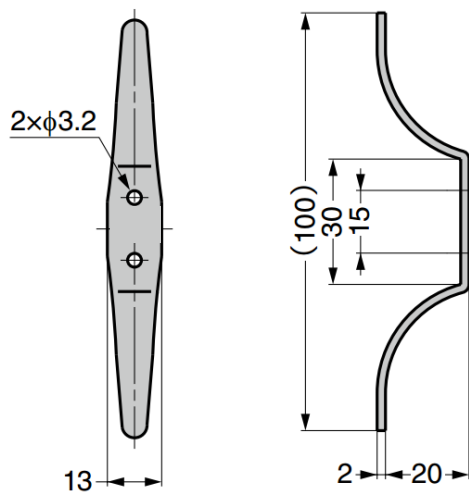

GRI-074 Stainless Steel Double Hook

Features

- Unique two-in-one hook

Material

- Stainless steel 304, satin finish

Parts Included

- Raised countersunk head tapping screw 3×16 (SUS)

Part No.	Top Hook Load Capacity		Bottom Hook Load Capacity	
GRI-074	50 N	5 kg	60 N	6 kg

GRB-102 Stainless Steel Double Hook

Features

- Ideal for winding up ropes or using as a hook

Material

- Stainless steel 304, satin finish

Parts Included

- Truss head tapping screw 3×16 (SUS)

Part No.	Load Capacity	
GRB-102	130 N	13 kg