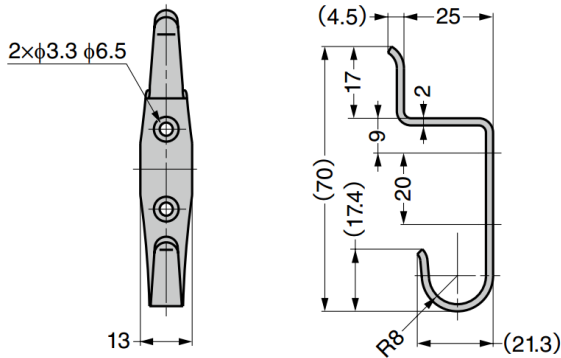

GRI-074 Stainless Steel Double Hook

Features

- Unique two-in-one hook

Material

- Stainless steel 304, satin finish

Parts Included

- Raised countersunk head tapping screw 3×16 (SUS)

Part No.	Top Hook Load Capacity		Bottom Hook Load Capacity	
GRI-074	50 N	5 kg	60 N	6 kg

GRB-102 Stainless Steel Double Hook

Features

- Ideal for winding up ropes or using as a hook

Material

- Stainless steel 304, satin finish

Parts Included

- Truss head tapping screw 3×16 (SUS)

Part No.	Load Capacity	
GRB-102	130 N	13 kg